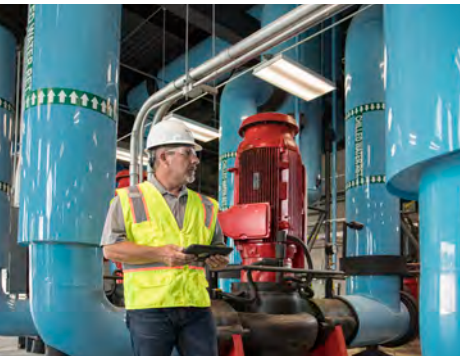

CHILLER SERVICES

**Demanding Buildings
Demand the Best.
Experience the Betlem
Quality Difference.**

EMCOR Services Betlem (Betlem), one of the largest commercial and residential HVAC services companies in upstate New York, specializes in heating, air conditioning, refrigeration, control systems, process piping, sheet metal, and HVAC predictive and preventive maintenance solutions.

By combining equipment and systems expertise with today's leading-edge technologies, EMCOR Services Betlem helps increase equipment reliability while improving cost control measures.

REDUCE OPERATION COSTS

When properly maintained, chillers not only provide critical comfort needs to people and equipment in buildings, but they also *help reduce operating costs* through increased energy efficiency—all while extending equipment's useful life.

Betlem provides a comprehensive package of expert chiller services designed to keep facilities running at peak productivity.

EPA Certified. Factory Authorized.

As the region's largest independent chiller group, Betlem's EPA-certified and factory-authorized experts offer high-quality, single-source chiller services. We have vast experience servicing machines from manufacturers such as those listed below. **Betlem also offers replacement/enhancement products and energy saving upgrades for these lines and more:**

- > Carrier
- > Dunham Bush
- > McQuay
- > Trane
- > York
- > Multistack
- > Smardt
- > Quantech
- > Daikin

CONTACT US TODAY.

585.271.5500 service@emcorbetlem.com
emcorbetlem.com